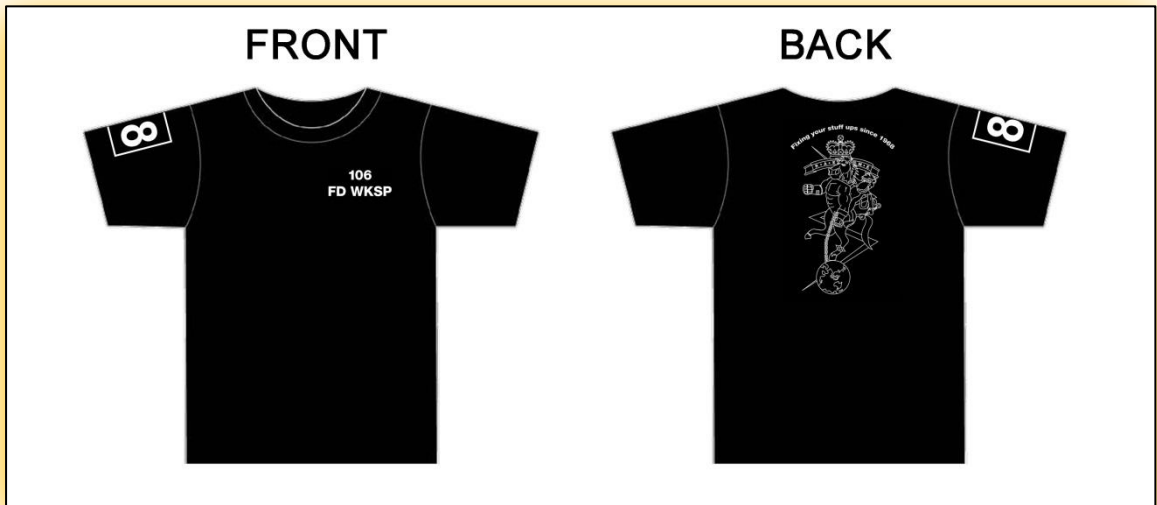

**7 CSSB ALLOCATED PT COLOUR FOR DESIGNATED SUB UNIT 106 FD WKSP**

(88 Tac sign on the sleeve)

**Logo Image on Rear of Shirt**